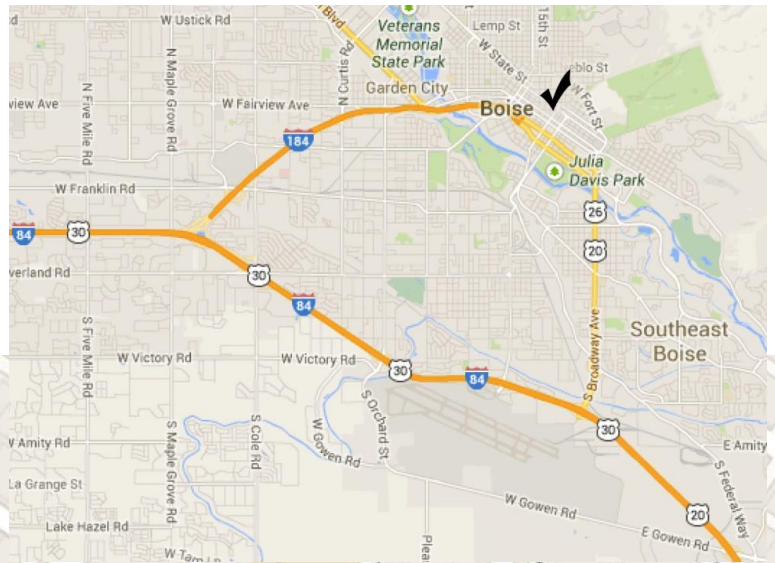

## Banner Bank Building- Boise Downtown

950 West Bannock Street, Suite 1100

Boise, Idaho, 83702

Directions:

### From Boise Airport or US 84 West:

- Vista Ave. exit North
- Follow Vista, at slight bend turn left on Capital Blvd.
- Turn left on Bannock.

### From US 84 East:

- Merge onto US 184-
- Hwy ends and continues onto Myrtle St.
- Turn left on Capital Blvd.
- Turn left on Bannock St.

For **directions only** call (208) 319-3500. To reschedule, cancel or alert the doctor that you are running late, please call 1-877-936-HAIR (4247).