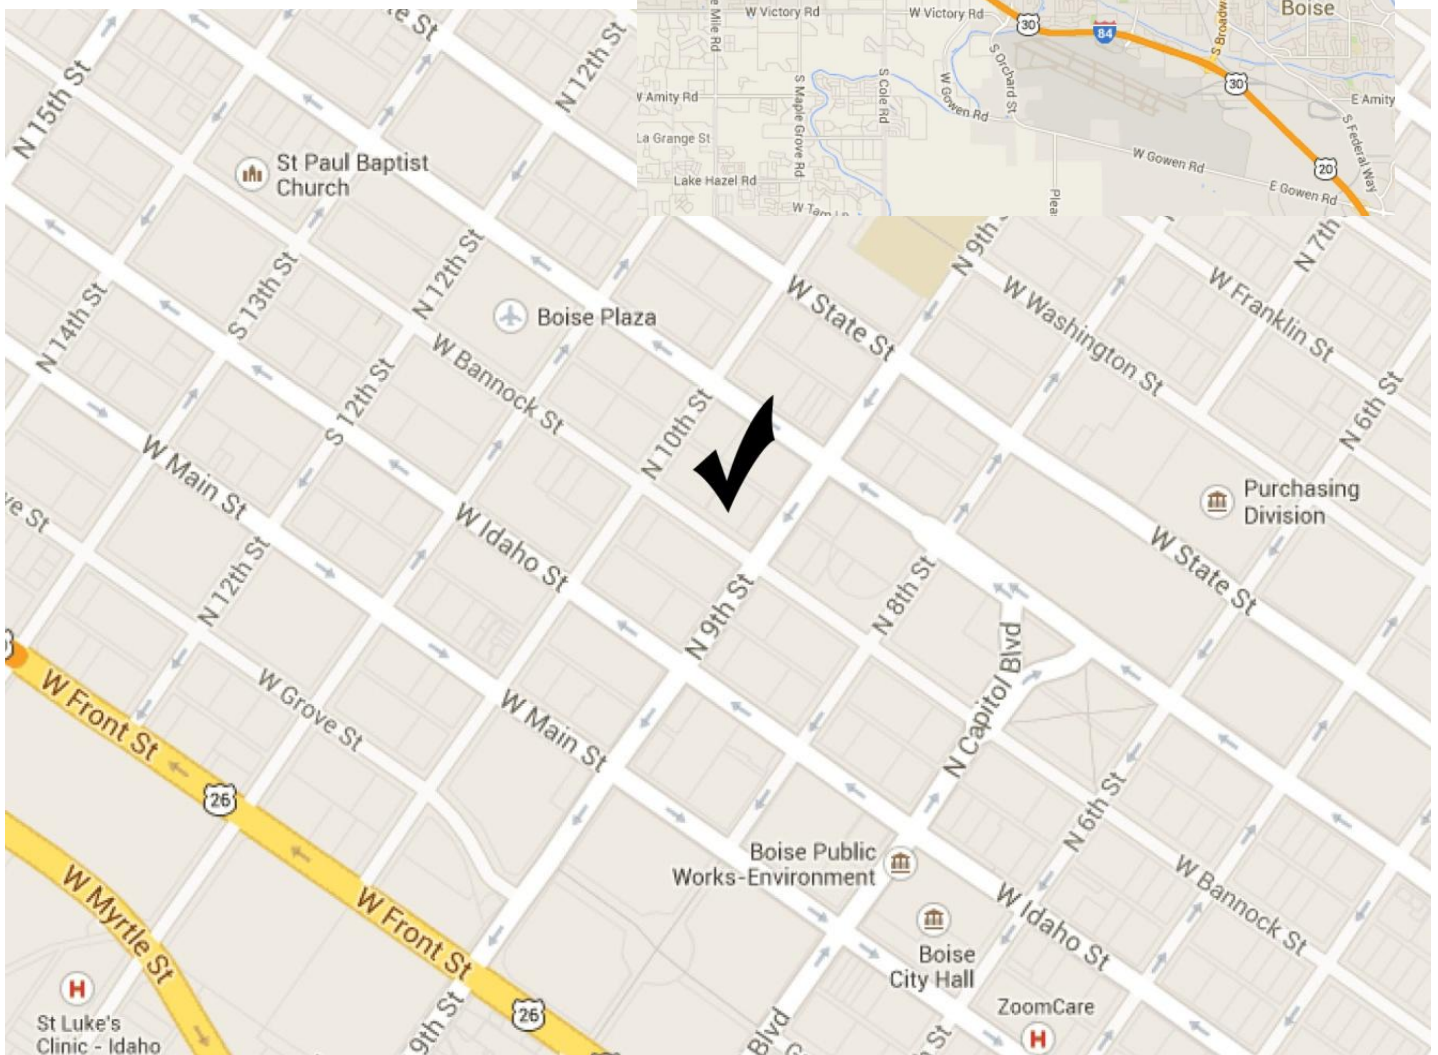

## Banner Bank Building- Boise Downtown

950 West Bannock Street, Suite 1100

Boise, Idaho, 83702

Directions:

### From Boise Airport or US 84 West:

- Vista Ave. exit North
- Follow Vista, at slight bend turn left on Capital Blvd.
- Turn left on Bannock.

### From US 84 East:

- Merge onto US 184-
- Hwy ends and continues onto Myrtle St.
- Turn left on Capital Blvd.
- Turn left on Bannock St.

For **directions only** call (208) 319-3500. To reschedule, cancel or alert the doctor that you are running late, please call 1-877-936-HAIR (4247).